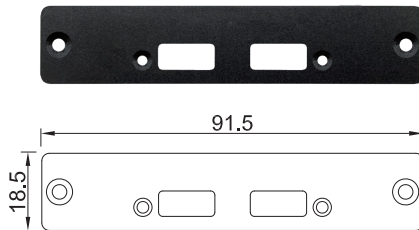

UB1603
Universal Bracket with 2x DB9 Cutout
 Dimension (WxD): 91.5 x 18.5 mm

UB1606
Universal Bracket with DP Cutout
 Dimension (WxD): 91.5 x 18.5 mm

UB1608
Universal Bracket with HDMI Cutout
 Dimension (WxD): 91.5 x 18.5 mm

UB1611
Universal Bracket with 2x RJ45 Cutout
 Dimension (WxD): 91.5 x 18.5 mm

UB1614
Universal Bracket with 2x USB Cutout
 Dimension (WxD): 91.5 x 18.5 mm

UB1618
Universal Bracket with DIO Cutout
 Dimension (WxD): 91.5 x 18.5 mm