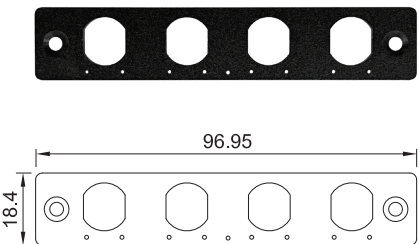

UB1710
Universal Bracket with 4x M12 A-Coded Cutout
Dimension(WxD): 96.95 x 18.4mm