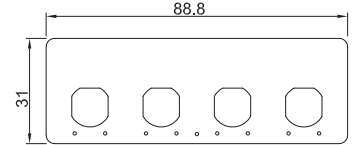

UB0910
Universal Bracket with 4x M12 Cutout
 Dimension (WxD) : 96.95 x 18.4 mm

UB0911
Universal Bracket with 2x RJ45 Cutout
 Dimension (WxD) : 96.95 x 18.4 mm

UB0912
Universal Bracket with 4x RJ45 Cutout
 Dimension (WxD) : 96.95 x 18.4 mm

UB0918
Universal Bracket with DIO Cutout
 Dimension (WxD) : 96.95 x 18.4 mm

UB0930
Universal Bracket with 4x M12 X-Coded Cutout for DX Series
 Dimension (WxD) : 96.95 x 18.4 mm

UB1004
Universal Bracket with 4x DB9 Cutout
 Dimension (WxD) : 88.8 x 31.0 mm

UB1010
Universal Bracket with 4x M12 Cutout
 Dimension (WxD) : 88.8 x 31.0 mm

UB1012
Universal Bracket with 4x RJ45 Cutout
 Dimension (WxD) : 88.8 x 31.0 mm

UB1018
Universal Bracket with DIO Cutout
 Dimension (WxD) : 88.8 x 31.0 mm

UB1028
Universal Bracket with 2x RJ45 Cutout
 Dimension (WxD) : 88.8 x 31 mm

UB1030
Universal Bracket with 4x M12 X-Coded Cutout
 Dimension (WxD) : 88.8 x 31 mm

UB1103
Universal Bracket with 2x DB9 Cutout
 Dimension (WxD) : 80.95 x 15.7 mm