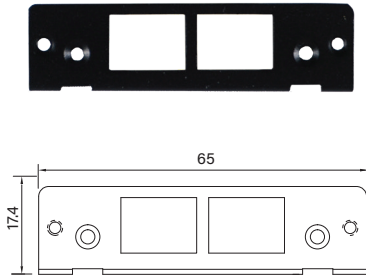

Universal Bracket

UB0111
Universal Bracket with 2x RJ45 Cutout
 Dimension (WxD) : 65 x 17.4 mm

UB0203
2x Universal Bracket with 1x DB9 Cutout
 Dimension (WxD) : 53.5 x 21 mm

UB0211
Universal Bracket with 2x RJ45 Cutout
 Dimension (WxD) : 53.5 x 21 mm

UB0214
Universal Bracket with 2x USB Cutout
 Dimension (WxD) : 53.5 x 21 mm

UB0303
Universal Bracket with 1x DB9 Cutout
 Dimension (WxD) : 64.6 x 16.4 mm

UB0311
Universal Bracket with 2x RJ45 Cutout
 Dimension (WxD) : 64.6 x 17.4 mm

UB0314
Universal Bracket with 2x USB Cutout
 Dimension (WxD) : 64.6 x 16.4 mm

UB0403
Universal Bracket with 2x DB9 Cutout
 Dimension (WxD) : 96.4 x 15 mm

UB0406
Universal Bracket with DP Cutout
 Dimension (WxD) : 96.4 x 15 mm

UB1414
Universal Bracket with 2x USB Cutout
 Dimension (WxD): 98.85 x 25.5 mm

UB1418
Universal Bracket with DIO Cutout
 Dimension (WxD): 98.85 x 25.5 mm

UB1428
Universal Bracket with 2x RJ45 Cutout
 Dimension (WxD): 98.85 x 25.5 mm