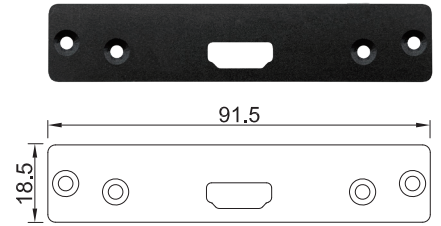

Universal Bracket

UB0111
Universal Bracket with 2x RJ45 Cutout
 Dimension (WxD) : 65 x 17.4 mm

UB0203
2x Universal Bracket with 1x DB9 Cutout
 Dimension (WxD) : 53.5 x 21 mm

UB0211
Universal Bracket with 2x RJ45 Cutout
 Dimension (WxD) : 53.5 x 21 mm

UB1516
Universal Bracket with VGA Cutout
Dimension (WxD): 82.5 x 17 mm

UB1518
Universal Bracket with DIO Cutout
Dimension (WxD): 82.5 x 17 mm

UB1528
Universal Bracket with 2x RJ45 Cutout
Dimension (WxD): 82.5 x 17 mm

UB1603
Universal Bracket with 2x DB9 Cutout
 Dimension (WxD): 91.5 x 18.5 mm

UB1606
Universal Bracket with DP Cutout
 Dimension (WxD): 91.5 x 18.5 mm

UB1608
Universal Bracket with HDMI Cutout
 Dimension (WxD): 91.5 x 18.5 mm