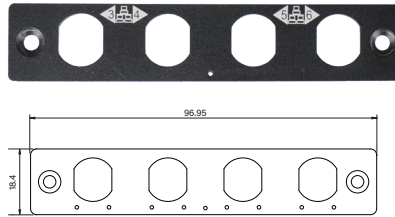

UB0630
Universal Bracket with 4x M12 X-Coded Cutout
 Dimension (WxD) : 81 x 26.2 mm

UB0703
Universal Bracket with 2x DB9 Cutout
Dimension (WxD) : 82.5 x 19.5 mm

UB0710
Universal Bracket with 4x M12 Cutout
Dimension (WxD) : 82.5 x 19.5 mm

UB0711
Universal Bracket with 2x RJ45 Cutout
Dimension (WxD) : 82.5 x 19.5 mm

UB0712
Universal Bracket with 4x RJ45 Cutout
Dimension (WxD) : 82.5 x 19.5 mm

UB0903
Universal Bracket with 2x DB9 Cutout
 Dimension (WxD) : 96.95 x 18.4 mm

UB0910
Universal Bracket with 4x M12 Cutout
 Dimension (WxD) : 96.95 x 18.4 mm

UB0911
Universal Bracket with 2x RJ45 Cutout
 Dimension (WxD) : 96.95 x 18.4 mm

UB0912
Universal Bracket with 4x RJ45 Cutout
 Dimension (WxD) : 96.95 x 18.4 mm

UB0918
Universal Bracket with DIO Cutout
 Dimension (WxD) : 96.95 x 18.4 mm

UB0930
Universal Bracket with 4x M12 X-Coded Cutout for DX Series
 Dimension (WxD) : 96.95 x 18.4 mm

UB1004
Universal Bracket with 4x DB9 Cutout
 Dimension (WxD) : 88.8 x 31.0 mm