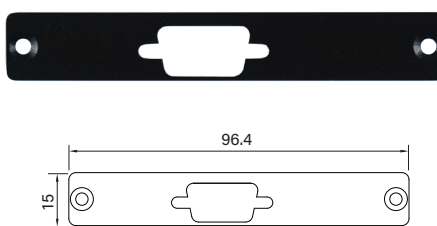

UB0214
Universal Bracket with 2x USB Cutout
 Dimension (WxD) : 53.5 x 21 mm

UB0303
Universal Bracket with 1x DB9 Cutout
 Dimension (WxD) : 64.6 x 16.4 mm

UB0311
Universal Bracket with 2x RJ45 Cutout
 Dimension (WxD) : 64.6 x 17.4 mm

UB0314
Universal Bracket with 2x USB Cutout
 Dimension (WxD) : 64.6 x 16.4 mm

UB0403
Universal Bracket with 2x DB9 Cutout
 Dimension (WxD) : 96.4 x 15 mm

UB0406
Universal Bracket with DP Cutout
 Dimension (WxD) : 96.4 x 15 mm

UB0407
Universal Bracket with DVI-D Cutout
 Dimension (WxD) : 96.4 x 15 mm

UB0408
Universal Bracket with HDMI Cutout
 Dimension (WxD) : 96.4 x 15 mm

UB0409
Universal Bracket with PS/2, LPT Cutout
 Dimension (WxD) : 96.4 x 15 mm

UB0411
Universal Bracket with 2x RJ45 Cutout
 Dimension (WxD) : 96.4 x 15 mm

UB0415
Universal Bracket with DIO Cutout
 Dimension (WxD) : 96.4 x 15 mm

UB0416
Universal Bracket with VGA Cutout
 Dimension (WxD) : 96.4 x 15 mm