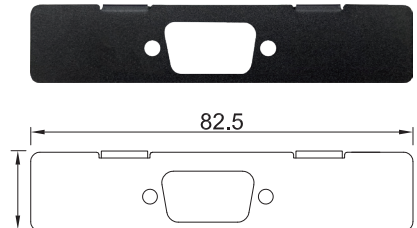

Universal Bracket

UB0111
Universal Bracket with 2x RJ45 Cutout
 Dimension (WxD) : 65 x 17.4 mm

UB0203
2x Universal Bracket with 1x DB9 Cutout
 Dimension (WxD) : 53.5 x 21 mm

UB0211
Universal Bracket with 2x RJ45 Cutout
 Dimension (WxD) : 53.5 x 21 mm

UB1503
Universal Bracket with 2x DB9 Cutout
Dimension (WxD): 82.5 x 17 mm

UB1506
Universal Bracket with DisplayPort Cutout
Dimension (WxD): 82.5 x 17 mm

UB1508
Universal Bracket with HDMI Cutout
Dimension (WxD): 82.5 x 17 mm

UB1510
Universal Bracket with 4x M12 Cutout
Dimension (WxD): 82.5 x 17 mm

UB1511
Universal Bracket with 2x RJ45 Cutout
Dimension (WxD): 82.5 x 17 mm

UB1512
Universal Bracket with 4x RJ45 Cutout
Dimension (WxD): 82.5 x 17 mm

UB1516
Universal Bracket with VGA Cutout
Dimension (WxD): 82.5 x 17 mm

UB1518
Universal Bracket with DIO Cutout
Dimension (WxD): 82.5 x 17 mm

UB1528
Universal Bracket with 2x RJ45 Cutout
Dimension (WxD): 82.5 x 17 mm