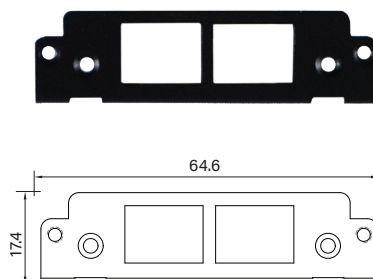

Universal Bracket

UB0111
Universal Bracket with 2x RJ45 Cutout
 Dimension (WxD) : 65 x 17.4 mm

UB0203
2x Universal Bracket with 1x DB9 Cutout
 Dimension (WxD) : 53.5 x 21 mm

UB0211
Universal Bracket with 2x RJ45 Cutout
 Dimension (WxD) : 53.5 x 21 mm

UB0214
Universal Bracket with 2x USB Cutout
 Dimension (WxD) : 53.5 x 21 mm

UB0303
Universal Bracket with 1x DB9 Cutout
 Dimension (WxD) : 64.6 x 16.4 mm

UB0311
Universal Bracket with 2x RJ45 Cutout
 Dimension (WxD) : 64.6 x 17.4 mm

UB0314
Universal Bracket with 2x USB Cutout
 Dimension (WxD) : 64.6 x 16.4 mm

UB0403
Universal Bracket with 2x DB9 Cutout
 Dimension (WxD) : 96.4 x 15 mm

UB0406
Universal Bracket with DP Cutout
 Dimension (WxD) : 96.4 x 15 mm

UB1414
Universal Bracket with 2x USB Cutout
 Dimension (WxD): 98.85 x 25.5 mm

UB1418
Universal Bracket with DIO Cutout
 Dimension (WxD): 98.85 x 25.5 mm

UB1428
Universal Bracket with 2x RJ45 Cutout
 Dimension (WxD): 98.85 x 25.5 mm