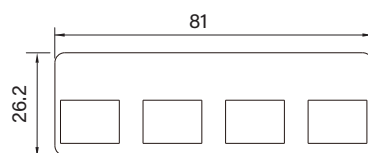

UB0407
Universal Bracket with DVI-D Cutout
 Dimension (WxD) : 96.4 x 15 mm

UB0408
Universal Bracket with HDMI Cutout
 Dimension (WxD) : 96.4 x 15 mm

UB0409
Universal Bracket with PS/2, LPT Cutout
 Dimension (WxD) : 96.4 x 15 mm

UB0411
Universal Bracket with 2x RJ45 Cutout
 Dimension (WxD) : 96.4 x 15 mm

UB0415
Universal Bracket with DIO Cutout
 Dimension (WxD) : 96.4 x 15 mm

UB0416
Universal Bracket with VGA Cutout
 Dimension (WxD) : 96.4 x 15 mm

UB0503
Universal Bracket with 2x DB9 Cutout
 Dimension (WxD) : 154 x 17.3 mm

UB0504
Universal Bracket with 4x DB9 Cutout
 Dimension (WxD) : 154 x 17.3 mm

UB0511
Universal Bracket with 2x RJ45 Cutout
 Dimension (WxD) : 154 x 17.3 mm

UB0514
Universal Bracket with 2x USB Cutout
 Dimension (WxD) : 154 x 17.3 mm

UB0610
Universal Bracket with 4x M12 Cutout
 Dimension (WxD) : 81 x 26.2 mm

UB0612
Universal Bracket with 4x RJ45 Cutout
 Dimension (WxD) : 81 x 26.2 mm