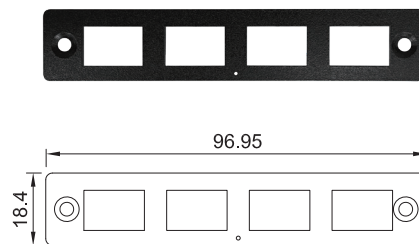

UB1712
Universal Bracket with 4x RJ45 Cutout
Dimension(WxD): 96.95 x 18.4mm