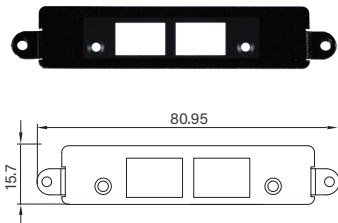

UB0910
Universal Bracket with 4x M12 Cutout
 Dimension (WxD) : 96.95 x 18.4 mm

UB0911
Universal Bracket with 2x RJ45 Cutout
 Dimension (WxD) : 96.95 x 18.4 mm

UB0912
Universal Bracket with 4x RJ45 Cutout
 Dimension (WxD) : 96.95 x 18.4 mm

UB1010
Universal Bracket with 4x M12 Cutout
 Dimension (WxD) : 88.8 x 31.0 mm

UB1012
Universal Bracket with 4x RJ45 Cutout
 Dimension (WxD) : 88.8 x 31.0 mm

UB1018
Universal Bracket with DIO Cutout
 Dimension (WxD) : 88.8 x 31.0 mm

UB1028
Universal Bracket with 2x RJ45 Cutout
 Dimension (WxD) : 88.8 x 31 mm

UB1030
Universal Bracket with 4x M12 X-Coded Cutout
 Dimension (WxD) : 88.8 x 31 mm

UB1103
Universal Bracket with 2x DB9 Cutout
 Dimension (WxD) : 80.95 x 15.7 mm

UB1107
Universal Bracket with DVI-D Cutout
 Dimension (WxD) : 80.95 x 15.7 mm

UB1108
Universal Bracket with HDMI Cutout
 Dimension (WxD) : 80.95 x 15.7 mm

UB1111
Universal Bracket with 2x RJ45 Cutout for DC-1200 Front Bezel
 Dimension (WxD) : 80.95 x 15.7 mm