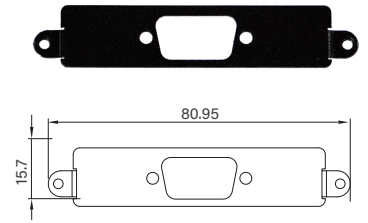

UB1010
Universal Bracket with 4x M12 Cutout
 Dimension (WxD) : 88.8 x 31.0 mm

UB1012
Universal Bracket with 4x RJ45 Cutout
 Dimension (WxD) : 88.8 x 31.0 mm

UB1018
Universal Bracket with DIO Cutout
 Dimension (WxD) : 88.8 x 31.0 mm

UB1028
Universal Bracket with 2x RJ45 Cutout
 Dimension (WxD) : 88.8 x 31 mm

UB1030
Universal Bracket with 4x M12 X-Coded Cutout
 Dimension (WxD) : 88.8 x 31 mm

UB1103
Universal Bracket with 2x DB9 Cutout
 Dimension (WxD) : 80.95 x 15.7 mm

UB1107
Universal Bracket with DVI-D Cutout
 Dimension (WxD) : 80.95 x 15.7 mm

UB1108
Universal Bracket with HDMI Cutout
 Dimension (WxD) : 80.95 x 15.7 mm

UB1111
Universal Bracket with 2x RJ45 Cutout for DC-1200 Front Bezel
 Dimension (WxD) : 80.95 x 15.7 mm

UB1115
Universal Bracket with DIO Cutout
 Dimension (WxD) : 80.95 x 15.7 mm

UB1116
Universal Bracket with VGA Cutout
 Dimension (WxD) : 80.95 x 15.7 mm

UB1129
Universal Bracket with 2x RJ45 Cutout for DC-1200 Rear Bezel
 Dimension (WxD) : 81.6 x 15.7 mm