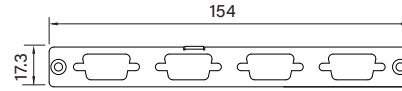

UB0407
Universal Bracket with DVI-D Cutout
 Dimension (WxD) : 96.4 x 15 mm

UB0408
Universal Bracket with HDMI Cutout
 Dimension (WxD) : 96.4 x 15 mm

UB0409
Universal Bracket with PS/2, LPT Cutout
 Dimension (WxD) : 96.4 x 15 mm

UB0411
Universal Bracket with 2x RJ45 Cutout
 Dimension (WxD) : 96.4 x 15 mm

UB0415
Universal Bracket with DIO Cutout
 Dimension (WxD) : 96.4 x 15 mm

UB0416
Universal Bracket with VGA Cutout
 Dimension (WxD) : 96.4 x 15 mm

UB0503
Universal Bracket with 2x DB9 Cutout
 Dimension (WxD) : 154 x 17.3 mm

UB0504
Universal Bracket with 4x DB9 Cutout
 Dimension (WxD) : 154 x 17.3 mm

UB0511
Universal Bracket with 2x RJ45 Cutout
 Dimension (WxD) : 154 x 17.3 mm

UB0514
Universal Bracket with 2x USB Cutout
 Dimension (WxD) : 154 x 17.3 mm

UB0610
Universal Bracket with 4x M12 Cutout
 Dimension (WxD) : 81 x 26.2 mm

UB0612
Universal Bracket with 4x RJ45 Cutout
 Dimension (WxD) : 81 x 26.2 mm