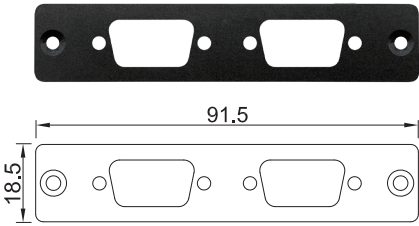

UB1516
Universal Bracket with VGA Cutout
Dimension (WxD): 82.5 x 17 mm

UB1518
Universal Bracket with DIO Cutout
Dimension (WxD): 82.5 x 17 mm

UB1528
Universal Bracket with 2x RJ45 Cutout
Dimension (WxD): 82.5 x 17 mm

UB1603
Universal Bracket with 2x DB9 Cutout
 Dimension (WxD): 91.5 x 18.5 mm

UB1606
Universal Bracket with DP Cutout
 Dimension (WxD): 91.5 x 18.5 mm

UB1608
Universal Bracket with HDMI Cutout
 Dimension (WxD): 91.5 x 18.5 mm