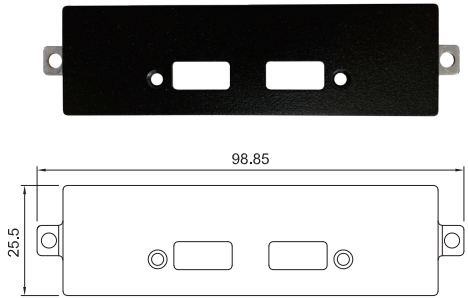

UB1328
Universal Bracket with 2x RJ45 Cutout
 Dimension (WxD): 102.4 x 18.5 mm

UB1329
Universal Bracket with 4x DP Cutout
 Dimension (WxD): 102.4 x 18.5 mm

UB1330
Universal Bracket with 4x M12 X-Coded Cutout
 Dimension (WxD): 102.4 x 18.5 mm

UB1403
Universal Bracket with 2x DB9 Cutout
 Dimension (WxD): 98.85 x 25.5 mm

UB1410
Universal Bracket with 4x M12 Cutout
 Dimension (WxD): 98.85 x 25.5 mm

UB1412
Universal Bracket with 4x RJ45 Cutout
 Dimension (WxD): 98.85 x 25.5 mm

UB1414
Universal Bracket with 2x USB Cutout
 Dimension (WxD): 98.85 x 25.5 mm

UB1418
Universal Bracket with DIO Cutout
 Dimension (WxD): 98.85 x 25.5 mm

UB1428
Universal Bracket with 2x RJ45 Cutout
 Dimension (WxD): 98.85 x 25.5 mm