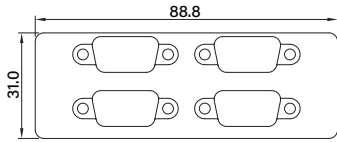

UB0711
Universal Bracket with 2x RJ45 Cutout
Dimension (WxD) : 82.5 x 19.5 mm

UB0712
Universal Bracket with 4x RJ45 Cutout
Dimension (WxD) : 82.5 x 19.5 mm

UB0903
Universal Bracket with 2x DB9 Cutout
 Dimension (WxD) : 96.95 x 18.4 mm

UB0910
Universal Bracket with 4x M12 Cutout
 Dimension (WxD) : 96.95 x 18.4 mm

UB0911
Universal Bracket with 2x RJ45 Cutout
 Dimension (WxD) : 96.95 x 18.4 mm

UB0912
Universal Bracket with 4x RJ45 Cutout
 Dimension (WxD) : 96.95 x 18.4 mm

UB0918
Universal Bracket with DIO Cutout
 Dimension (WxD) : 96.95 x 18.4 mm

UB0930
Universal Bracket with 4x M12 X-Coded Cutout for DX Series
 Dimension (WxD) : 96.95 x 18.4 mm

UB1004
Universal Bracket with 4x DB9 Cutout
 Dimension (WxD) : 88.8 x 31.0 mm

UB1010
Universal Bracket with 4x M12 Cutout
 Dimension (WxD) : 88.8 x 31.0 mm

UB1012
Universal Bracket with 4x RJ45 Cutout
 Dimension (WxD) : 88.8 x 31.0 mm

UB1018
Universal Bracket with DIO Cutout
 Dimension (WxD) : 88.8 x 31.0 mm