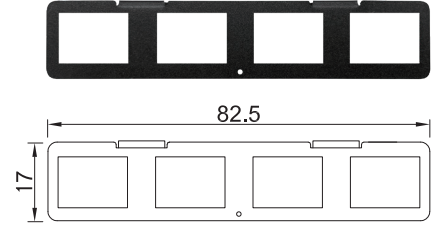

UB1414
Universal Bracket with 2x USB Cutout
 Dimension (WxD): 98.85 x 25.5 mm

UB1418
Universal Bracket with DIO Cutout
 Dimension (WxD): 98.85 x 25.5 mm

UB1428
Universal Bracket with 2x RJ45 Cutout
 Dimension (WxD): 98.85 x 25.5 mm

UB1503
Universal Bracket with 2x DB9 Cutout
Dimension (WxD): 82.5 x 17 mm

UB1506
Universal Bracket with DisplayPort Cutout
Dimension (WxD): 82.5 x 17 mm

UB1508
Universal Bracket with HDMI Cutout
Dimension (WxD): 82.5 x 17 mm

UB1510
Universal Bracket with 4x M12 Cutout
Dimension (WxD): 82.5 x 17 mm

UB1511
Universal Bracket with 2x RJ45 Cutout
Dimension (WxD): 82.5 x 17 mm

UB1512
Universal Bracket with 4x RJ45 Cutout
Dimension (WxD): 82.5 x 17 mm