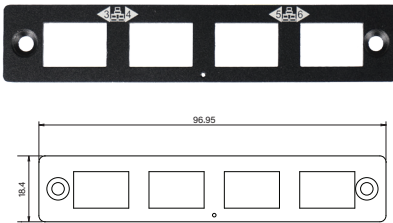

UB0514
Universal Bracket with 2x USB Cutout
 Dimension (WxD) : 154 x 17.3 mm

UB0610
Universal Bracket with 4x M12 Cutout
 Dimension (WxD) : 81 x 26.2 mm

UB0612
Universal Bracket with 4x RJ45 Cutout
 Dimension (WxD) : 81 x 26.2 mm

UB0630
Universal Bracket with 4x M12 X-Coded Cutout
 Dimension (WxD) : 81 x 26.2 mm

UB0703
Universal Bracket with 2x DB9 Cutout
Dimension (WxD) : 82.5 x 19.5 mm

UB0710
Universal Bracket with 4x M12 Cutout
Dimension (WxD) : 82.5 x 19.5 mm

UB0711
Universal Bracket with 2x RJ45 Cutout
Dimension (WxD) : 82.5 x 19.5 mm

UB0712
Universal Bracket with 4x RJ45 Cutout
Dimension (WxD) : 82.5 x 19.5 mm

UB0903
Universal Bracket with 2x DB9 Cutout
 Dimension (WxD) : 96.95 x 18.4 mm

UB0910
Universal Bracket with 4x M12 Cutout
 Dimension (WxD) : 96.95 x 18.4 mm

UB0911
Universal Bracket with 2x RJ45 Cutout
 Dimension (WxD) : 96.95 x 18.4 mm

UB0912
Universal Bracket with 4x RJ45 Cutout
 Dimension (WxD) : 96.95 x 18.4 mm