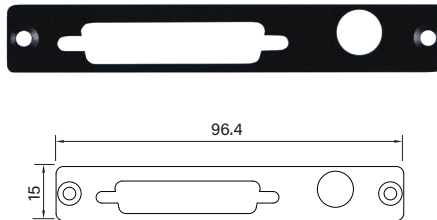

UB0214
Universal Bracket with 2x USB Cutout
 Dimension (WxD) : 53.5 x 21 mm

UB0303
Universal Bracket with 1x DB9 Cutout
 Dimension (WxD) : 64.6 x 16.4 mm

UB0311
Universal Bracket with 2x RJ45 Cutout
 Dimension (WxD) : 64.6 x 17.4 mm

UB0314
Universal Bracket with 2x USB Cutout
 Dimension (WxD) : 64.6 x 16.4 mm

UB0403
Universal Bracket with 2x DB9 Cutout
 Dimension (WxD) : 96.4 x 15 mm

UB0406
Universal Bracket with DP Cutout
 Dimension (WxD) : 96.4 x 15 mm

UB0407
Universal Bracket with DVI-D Cutout
 Dimension (WxD) : 96.4 x 15 mm

UB0408
Universal Bracket with HDMI Cutout
 Dimension (WxD) : 96.4 x 15 mm

UB0409
Universal Bracket with PS/2, LPT Cutout
 Dimension (WxD) : 96.4 x 15 mm

UB0411
Universal Bracket with 2x RJ45 Cutout
 Dimension (WxD) : 96.4 x 15 mm

UB0415
Universal Bracket with DIO Cutout
 Dimension (WxD) : 96.4 x 15 mm

UB0416
Universal Bracket with VGA Cutout
 Dimension (WxD) : 96.4 x 15 mm