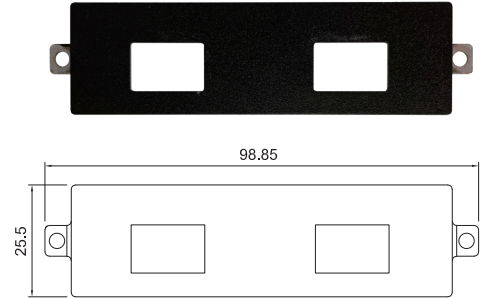

UB1403
Universal Bracket with 2x DB9 Cutout
 Dimension (WxD): 98.85 x 25.5 mm

UB1410
Universal Bracket with 4x M12 Cutout
 Dimension (WxD): 98.85 x 25.5 mm

UB1412
Universal Bracket with 4x RJ45 Cutout
 Dimension (WxD): 98.85 x 25.5 mm

UB1414
Universal Bracket with 2x USB Cutout
 Dimension (WxD): 98.85 x 25.5 mm

UB1418
Universal Bracket with DIO Cutout
 Dimension (WxD): 98.85 x 25.5 mm

UB1428
Universal Bracket with 2x RJ45 Cutout
 Dimension (WxD): 98.85 x 25.5 mm