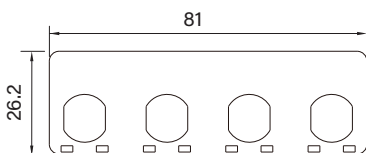

UB0407
Universal Bracket with DVI-D Cutout
 Dimension (WxD) : 96.4 x 15 mm

UB0408
Universal Bracket with HDMI Cutout
 Dimension (WxD) : 96.4 x 15 mm

UB0409
Universal Bracket with PS/2, LPT Cutout
 Dimension (WxD) : 96.4 x 15 mm

UB0411
Universal Bracket with 2x RJ45 Cutout
 Dimension (WxD) : 96.4 x 15 mm

UB0415
Universal Bracket with DIO Cutout
 Dimension (WxD) : 96.4 x 15 mm

UB0416
Universal Bracket with VGA Cutout
 Dimension (WxD) : 96.4 x 15 mm

UB0503
Universal Bracket with 2x DB9 Cutout
 Dimension (WxD) : 154 x 17.3 mm

UB0504
Universal Bracket with 4x DB9 Cutout
 Dimension (WxD) : 154 x 17.3 mm

UB0511
Universal Bracket with 2x RJ45 Cutout
 Dimension (WxD) : 154 x 17.3 mm

UB0514
Universal Bracket with 2x USB Cutout
 Dimension (WxD) : 154 x 17.3 mm

UB0610
Universal Bracket with 4x M12 Cutout
 Dimension (WxD) : 81 x 26.2 mm

UB0612
Universal Bracket with 4x RJ45 Cutout
 Dimension (WxD) : 81 x 26.2 mm