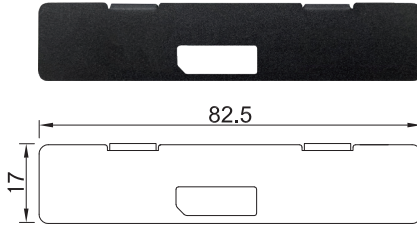

UB1506
Universal Bracket with DisplayPort Cutout
Dimension (WxD): 82.5 x 17 mm