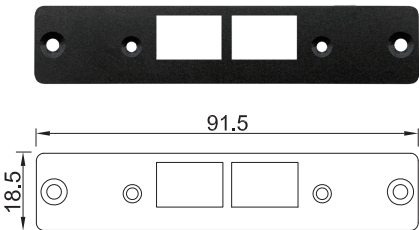

UB1603
Universal Bracket with 2x DB9 Cutout
 Dimension (WxD): 91.5 x 18.5 mm

UB1606
Universal Bracket with DP Cutout
 Dimension (WxD): 91.5 x 18.5 mm

UB1608
Universal Bracket with HDMI Cutout
 Dimension (WxD): 91.5 x 18.5 mm

UB1611
Universal Bracket with 2x RJ45 Cutout
 Dimension (WxD): 91.5 x 18.5 mm

UB1614
Universal Bracket with 2x USB Cutout
 Dimension (WxD): 91.5 x 18.5 mm

UB1618
Universal Bracket with DIO Cutout
 Dimension (WxD): 91.5 x 18.5 mm