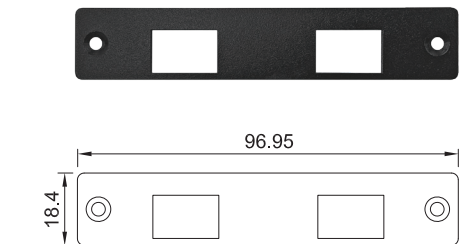

UB1728
Universal Bracket with 2x RJ45 Cutout for CMI-10GLAN Expansion
Dimension(WxD): 96.95 x 18.4mm