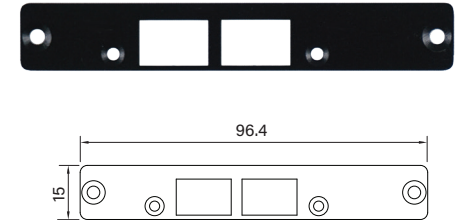

UB0314
Universal Bracket with 2x USB Cutout
 Dimension (WxD) : 64.6 x 16.4 mm

UB0403
Universal Bracket with 2x DB9 Cutout
 Dimension (WxD) : 96.4 x 15 mm

UB0406
Universal Bracket with DP Cutout
 Dimension (WxD) : 96.4 x 15 mm

UB0407
Universal Bracket with DVI-D Cutout
 Dimension (WxD) : 96.4 x 15 mm

UB0408
Universal Bracket with HDMI Cutout
 Dimension (WxD) : 96.4 x 15 mm

UB0409
Universal Bracket with PS/2, LPT Cutout
 Dimension (WxD) : 96.4 x 15 mm

UB0411
Universal Bracket with 2x RJ45 Cutout
 Dimension (WxD) : 96.4 x 15 mm

UB0415
Universal Bracket with DIO Cutout
 Dimension (WxD) : 96.4 x 15 mm

UB0416
Universal Bracket with VGA Cutout
 Dimension (WxD) : 96.4 x 15 mm