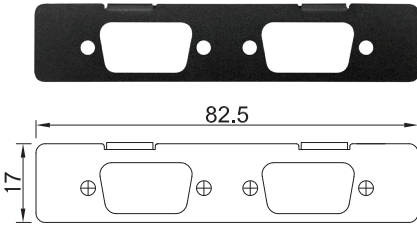

Universal Bracket

UB0111
Universal Bracket with 2x RJ45 Cutout
 Dimension (WxD) : 65 x 17.4 mm

UB0203
2x Universal Bracket with 1x DB9 Cutout
 Dimension (WxD) : 53.5 x 21 mm

UB0211
Universal Bracket with 2x RJ45 Cutout
 Dimension (WxD) : 53.5 x 21 mm

UB1403
Universal Bracket with 2x DB9 Cutout
 Dimension (WxD): 98.85 x 25.5 mm

UB1410
Universal Bracket with 4x M12 Cutout
 Dimension (WxD): 98.85 x 25.5 mm

UB1412
Universal Bracket with 4x RJ45 Cutout
 Dimension (WxD): 98.85 x 25.5 mm

UB1414
Universal Bracket with 2x USB Cutout
 Dimension (WxD): 98.85 x 25.5 mm

UB1418
Universal Bracket with DIO Cutout
 Dimension (WxD): 98.85 x 25.5 mm

UB1428
Universal Bracket with 2x RJ45 Cutout
 Dimension (WxD): 98.85 x 25.5 mm

UB1503
Universal Bracket with 2x DB9 Cutout
Dimension (WxD): 82.5 x 17 mm

UB1506
Universal Bracket with DisplayPort Cutout
Dimension (WxD): 82.5 x 17 mm

UB1508
Universal Bracket with HDMI Cutout
Dimension (WxD): 82.5 x 17 mm