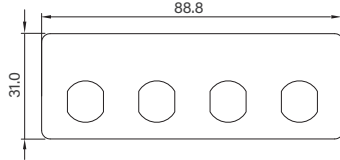

UB0910
Universal Bracket with 4x M12 Cutout
 Dimension (WxD) : 96.95 x 18.4 mm

UB0911
Universal Bracket with 2x RJ45 Cutout
 Dimension (WxD) : 96.95 x 18.4 mm

UB0912
Universal Bracket with 4x RJ45 Cutout
 Dimension (WxD) : 96.95 x 18.4 mm

UB0918
Universal Bracket with DIO Cutout
 Dimension (WxD) : 96.95 x 18.4 mm

UB0930
Universal Bracket with 4x M12 X-Coded Cutout for DX Series
 Dimension (WxD) : 96.95 x 18.4 mm

UB1004
Universal Bracket with 4x DB9 Cutout
 Dimension (WxD) : 88.8 x 31.0 mm

UB1010
Universal Bracket with 4x M12 Cutout
 Dimension (WxD) : 88.8 x 31.0 mm

UB1012
Universal Bracket with 4x RJ45 Cutout
 Dimension (WxD) : 88.8 x 31.0 mm

UB1018
Universal Bracket with DIO Cutout
 Dimension (WxD) : 88.8 x 31.0 mm

UB1028
Universal Bracket with 2x RJ45 Cutout
 Dimension (WxD) : 88.8 x 31 mm

UB1030
Universal Bracket with 4x M12 X-Coded Cutout
 Dimension (WxD) : 88.8 x 31 mm

UB1103
Universal Bracket with 2x DB9 Cutout
 Dimension (WxD) : 80.95 x 15.7 mm