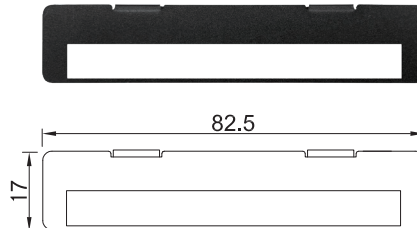

UB1510
Universal Bracket with 4x M12 Cutout
Dimension (WxD): 82.5 x 17 mm

UB1511
Universal Bracket with 2x RJ45 Cutout
Dimension (WxD): 82.5 x 17 mm

UB1512
Universal Bracket with 4x RJ45 Cutout
Dimension (WxD): 82.5 x 17 mm

UB1516
Universal Bracket with VGA Cutout
Dimension (WxD): 82.5 x 17 mm

UB1518
Universal Bracket with DIO Cutout
Dimension (WxD): 82.5 x 17 mm

UB1528
Universal Bracket with 2x RJ45 Cutout
Dimension (WxD): 82.5 x 17 mm