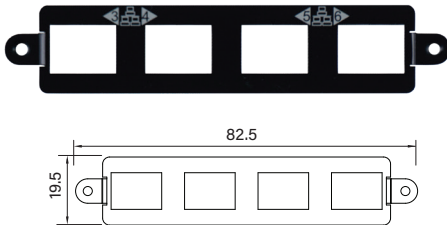

UB0514
Universal Bracket with 2x USB Cutout
 Dimension (WxD) : 154 x 17.3 mm

UB0610
Universal Bracket with 4x M12 Cutout
 Dimension (WxD) : 81 x 26.2 mm

UB0612
Universal Bracket with 4x RJ45 Cutout
 Dimension (WxD) : 81 x 26.2 mm

UB0630
Universal Bracket with 4x M12 X-Coded Cutout
 Dimension (WxD) : 81 x 26.2 mm

UB0703
Universal Bracket with 2x DB9 Cutout
Dimension (WxD) : 82.5 x 19.5 mm

UB0710
Universal Bracket with 4x M12 Cutout
Dimension (WxD) : 82.5 x 19.5 mm

UB0711
Universal Bracket with 2x RJ45 Cutout
Dimension (WxD) : 82.5 x 19.5 mm

UB0712
Universal Bracket with 4x RJ45 Cutout
Dimension (WxD) : 82.5 x 19.5 mm

UB0903
Universal Bracket with 2x DB9 Cutout
 Dimension (WxD) : 96.95 x 18.4 mm

UB0910
Universal Bracket with 4x M12 Cutout
 Dimension (WxD) : 96.95 x 18.4 mm

UB0911
Universal Bracket with 2x RJ45 Cutout
 Dimension (WxD) : 96.95 x 18.4 mm

UB0912
Universal Bracket with 4x RJ45 Cutout
 Dimension (WxD) : 96.95 x 18.4 mm