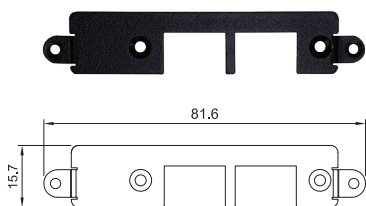

UB1010
Universal Bracket with 4x M12 Cutout
 Dimension (WxD) : 88.8 x 31.0 mm

UB1012
Universal Bracket with 4x RJ45 Cutout
 Dimension (WxD) : 88.8 x 31.0 mm

UB1018
Universal Bracket with DIO Cutout
 Dimension (WxD) : 88.8 x 31.0 mm

UB1028
Universal Bracket with 2x RJ45 Cutout
 Dimension (WxD) : 88.8 x 31 mm

UB1030
Universal Bracket with 4x M12 X-Coded Cutout
 Dimension (WxD) : 88.8 x 31 mm

UB1103
Universal Bracket with 2x DB9 Cutout
 Dimension (WxD) : 80.95 x 15.7 mm

UB1107
Universal Bracket with DVI-D Cutout
 Dimension (WxD) : 80.95 x 15.7 mm

UB1108
Universal Bracket with HDMI Cutout
 Dimension (WxD) : 80.95 x 15.7 mm

UB1111
Universal Bracket with 2x RJ45 Cutout for DC-1200 Front Bezel
 Dimension (WxD) : 80.95 x 15.7 mm

UB1115
Universal Bracket with DIO Cutout
 Dimension (WxD) : 80.95 x 15.7 mm

UB1116
Universal Bracket with VGA Cutout
 Dimension (WxD) : 80.95 x 15.7 mm

UB1129
Universal Bracket with 2x RJ45 Cutout for DC-1200 Rear Bezel
 Dimension (WxD) : 81.6 x 15.7 mm