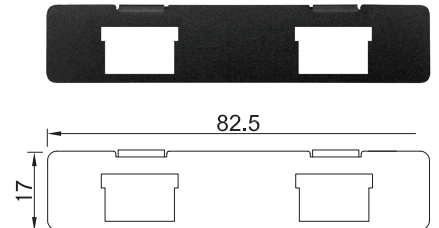

UB1503
Universal Bracket with 2x DB9 Cutout
Dimension (WxD): 82.5 x 17 mm

UB1506
Universal Bracket with DisplayPort Cutout
Dimension (WxD): 82.5 x 17 mm

UB1508
Universal Bracket with HDMI Cutout
Dimension (WxD): 82.5 x 17 mm

UB1510
Universal Bracket with 4x M12 Cutout
Dimension (WxD): 82.5 x 17 mm

UB1511
Universal Bracket with 2x RJ45 Cutout
Dimension (WxD): 82.5 x 17 mm

UB1512
Universal Bracket with 4x RJ45 Cutout
Dimension (WxD): 82.5 x 17 mm

UB1516
Universal Bracket with VGA Cutout
Dimension (WxD): 82.5 x 17 mm

UB1518
Universal Bracket with DIO Cutout
Dimension (WxD): 82.5 x 17 mm

UB1528
Universal Bracket with 2x RJ45 Cutout
Dimension (WxD): 82.5 x 17 mm