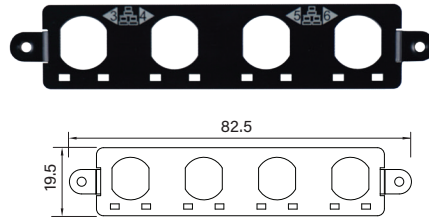

UB0411
Universal Bracket with 2x RJ45 Cutout
 Dimension (WxD) : 96.4 x 15 mm

UB0415
Universal Bracket with DIO Cutout
 Dimension (WxD) : 96.4 x 15 mm

UB0416
Universal Bracket with VGA Cutout
 Dimension (WxD) : 96.4 x 15 mm

UB0503
Universal Bracket with 2x DB9 Cutout
 Dimension (WxD) : 154 x 17.3 mm

UB0504
Universal Bracket with 4x DB9 Cutout
 Dimension (WxD) : 154 x 17.3 mm

UB0511
Universal Bracket with 2x RJ45 Cutout
 Dimension (WxD) : 154 x 17.3 mm

UB0514
Universal Bracket with 2x USB Cutout
 Dimension (WxD) : 154 x 17.3 mm

UB0610
Universal Bracket with 4x M12 Cutout
 Dimension (WxD) : 81 x 26.2 mm

UB0612
Universal Bracket with 4x RJ45 Cutout
 Dimension (WxD) : 81 x 26.2 mm

UB0630
Universal Bracket with 4x M12 X-Coded Cutout
 Dimension (WxD) : 81 x 26.2 mm

UB0703
Universal Bracket with 2x DB9 Cutout
Dimension (WxD) : 82.5 x 19.5 mm

UB0710
Universal Bracket with 4x M12 Cutout
Dimension (WxD) : 82.5 x 19.5 mm