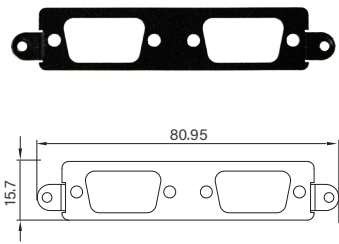

UB0910
Universal Bracket with 4x M12 Cutout
 Dimension (WxD) : 96.95 x 18.4 mm

UB0911
Universal Bracket with 2x RJ45 Cutout
 Dimension (WxD) : 96.95 x 18.4 mm

UB0912
Universal Bracket with 4x RJ45 Cutout
 Dimension (WxD) : 96.95 x 18.4 mm

UB0918
Universal Bracket with DIO Cutout
 Dimension (WxD) : 96.95 x 18.4 mm

UB0930
Universal Bracket with 4x M12 X-Coded Cutout for DX Series
 Dimension (WxD) : 96.95 x 18.4 mm

UB1004
Universal Bracket with 4x DB9 Cutout
 Dimension (WxD) : 88.8 x 31.0 mm

UB1010
Universal Bracket with 4x M12 Cutout
 Dimension (WxD) : 88.8 x 31.0 mm

UB1012
Universal Bracket with 4x RJ45 Cutout
 Dimension (WxD) : 88.8 x 31.0 mm

UB1018
Universal Bracket with DIO Cutout
 Dimension (WxD) : 88.8 x 31.0 mm

UB1028
Universal Bracket with 2x RJ45 Cutout
 Dimension (WxD) : 88.8 x 31 mm

UB1030
Universal Bracket with 4x M12 X-Coded Cutout
 Dimension (WxD) : 88.8 x 31 mm

UB1103
Universal Bracket with 2x DB9 Cutout
 Dimension (WxD) : 80.95 x 15.7 mm