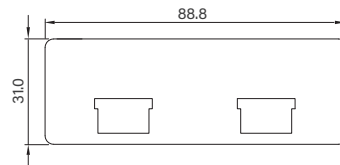

UB0910
Universal Bracket with 4x M12 Cutout
 Dimension (WxD) : 96.95 x 18.4 mm

UB0911
Universal Bracket with 2x RJ45 Cutout
 Dimension (WxD) : 96.95 x 18.4 mm

UB0912
Universal Bracket with 4x RJ45 Cutout
 Dimension (WxD) : 96.95 x 18.4 mm

UB0918
Universal Bracket with DIO Cutout
 Dimension (WxD) : 96.95 x 18.4 mm

UB0930
Universal Bracket with 4x M12 X-Coded Cutout for DX Series
 Dimension (WxD) : 96.95 x 18.4 mm

UB1004
Universal Bracket with 4x DB9 Cutout
 Dimension (WxD) : 88.8 x 31.0 mm

UB1010
Universal Bracket with 4x M12 Cutout
 Dimension (WxD) : 88.8 x 31.0 mm

UB1012
Universal Bracket with 4x RJ45 Cutout
 Dimension (WxD) : 88.8 x 31.0 mm

UB1018
Universal Bracket with DIO Cutout
 Dimension (WxD) : 88.8 x 31.0 mm

UB1028
Universal Bracket with 2x RJ45 Cutout
 Dimension (WxD) : 88.8 x 31 mm

UB1030
Universal Bracket with 4x M12 X-Coded Cutout
 Dimension (WxD) : 88.8 x 31 mm

UB1103
Universal Bracket with 2x DB9 Cutout
 Dimension (WxD) : 80.95 x 15.7 mm