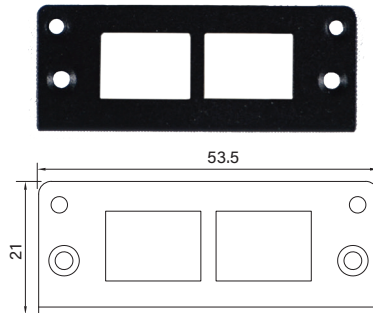

Universal Bracket

UB0111
Universal Bracket with 2x RJ45 Cutout
 Dimension (WxD) : 65 x 17.4 mm

UB0203
2x Universal Bracket with 1x DB9 Cutout
 Dimension (WxD) : 53.5 x 21 mm

UB0211
Universal Bracket with 2x RJ45 Cutout
 Dimension (WxD) : 53.5 x 21 mm

UB0214
Universal Bracket with 2x USB Cutout
 Dimension (WxD) : 53.5 x 21 mm

UB0303
Universal Bracket with 1x DB9 Cutout
 Dimension (WxD) : 64.6 x 16.4 mm

UB0311
Universal Bracket with 2x RJ45 Cutout
 Dimension (WxD) : 64.6 x 17.4 mm

UB0314
Universal Bracket with 2x USB Cutout
 Dimension (WxD) : 64.6 x 16.4 mm

UB0403
Universal Bracket with 2x DB9 Cutout
 Dimension (WxD) : 96.4 x 15 mm

UB0406
Universal Bracket with DP Cutout
 Dimension (WxD) : 96.4 x 15 mm

UB1414
Universal Bracket with 2x USB Cutout
 Dimension (WxD): 98.85 x 25.5 mm

UB1418
Universal Bracket with DIO Cutout
 Dimension (WxD): 98.85 x 25.5 mm

UB1428
Universal Bracket with 2x RJ45 Cutout
 Dimension (WxD): 98.85 x 25.5 mm