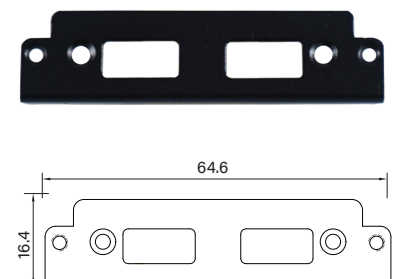

Universal Bracket

UB0111
Universal Bracket with 2x RJ45 Cutout
 Dimension (WxD) : 65 x 17.4 mm

UB0203
2x Universal Bracket with 1x DB9 Cutout
 Dimension (WxD) : 53.5 x 21 mm

UB0211
Universal Bracket with 2x RJ45 Cutout
 Dimension (WxD) : 53.5 x 21 mm

UB0214
Universal Bracket with 2x USB Cutout
 Dimension (WxD) : 53.5 x 21 mm

UB0303
Universal Bracket with 1x DB9 Cutout
 Dimension (WxD) : 64.6 x 16.4 mm

UB0311
Universal Bracket with 2x RJ45 Cutout
 Dimension (WxD) : 64.6 x 17.4 mm

UB0314
Universal Bracket with 2x USB Cutout
 Dimension (WxD) : 64.6 x 16.4 mm

UB0403
Universal Bracket with 2x DB9 Cutout
 Dimension (WxD) : 96.4 x 15 mm

UB0406
Universal Bracket with DP Cutout
 Dimension (WxD) : 96.4 x 15 mm

UB0407
Universal Bracket with DVI-D Cutout
 Dimension (WxD) : 96.4 x 15 mm

UB0408
Universal Bracket with HDMI Cutout
 Dimension (WxD) : 96.4 x 15 mm

UB0409
Universal Bracket with PS/2, LPT Cutout
 Dimension (WxD) : 96.4 x 15 mm