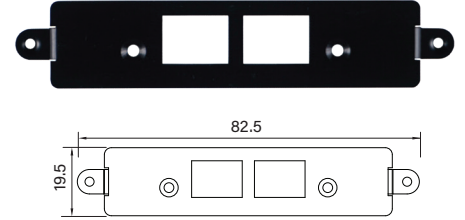

UB0514
Universal Bracket with 2x USB Cutout
 Dimension (WxD) : 154 x 17.3 mm

UB0610
Universal Bracket with 4x M12 Cutout
 Dimension (WxD) : 81 x 26.2 mm

UB0612
Universal Bracket with 4x RJ45 Cutout
 Dimension (WxD) : 81 x 26.2 mm

UB0630
Universal Bracket with 4x M12 X-Coded Cutout
 Dimension (WxD) : 81 x 26.2 mm

UB0703
Universal Bracket with 2x DB9 Cutout
Dimension (WxD) : 82.5 x 19.5 mm

UB0710
Universal Bracket with 4x M12 Cutout
Dimension (WxD) : 82.5 x 19.5 mm

UB0711
Universal Bracket with 2x RJ45 Cutout
Dimension (WxD) : 82.5 x 19.5 mm

UB0712
Universal Bracket with 4x RJ45 Cutout
Dimension (WxD) : 82.5 x 19.5 mm

UB0903
Universal Bracket with 2x DB9 Cutout
 Dimension (WxD) : 96.95 x 18.4 mm

UB0910
Universal Bracket with 4x M12 Cutout
 Dimension (WxD) : 96.95 x 18.4 mm

UB0911
Universal Bracket with 2x RJ45 Cutout
 Dimension (WxD) : 96.95 x 18.4 mm

UB0912
Universal Bracket with 4x RJ45 Cutout
 Dimension (WxD) : 96.95 x 18.4 mm