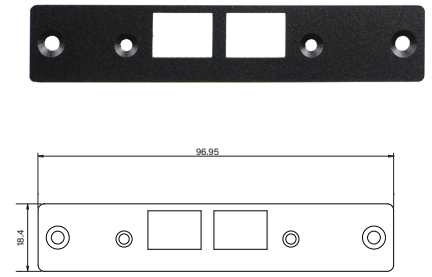

UB1311
Universal Bracket with 2x RJ45 Cutout
Dimension (WxD): 96.95 x 18.4 mm