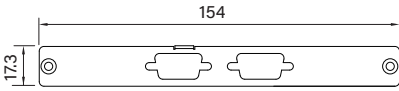

UB0407
Universal Bracket with DVI-D Cutout
 Dimension (WxD) : 96.4 x 15 mm

UB0408
Universal Bracket with HDMI Cutout
 Dimension (WxD) : 96.4 x 15 mm

UB0409
Universal Bracket with PS/2, LPT Cutout
 Dimension (WxD) : 96.4 x 15 mm

UB0411
Universal Bracket with 2x RJ45 Cutout
 Dimension (WxD) : 96.4 x 15 mm

UB0415
Universal Bracket with DIO Cutout
 Dimension (WxD) : 96.4 x 15 mm

UB0416
Universal Bracket with VGA Cutout
 Dimension (WxD) : 96.4 x 15 mm

UB0503
Universal Bracket with 2x DB9 Cutout
 Dimension (WxD) : 154 x 17.3 mm

UB0504
Universal Bracket with 4x DB9 Cutout
 Dimension (WxD) : 154 x 17.3 mm

UB0511
Universal Bracket with 2x RJ45 Cutout
 Dimension (WxD) : 154 x 17.3 mm

UB0514
Universal Bracket with 2x USB Cutout
 Dimension (WxD) : 154 x 17.3 mm

UB0610
Universal Bracket with 4x M12 Cutout
 Dimension (WxD) : 81 x 26.2 mm

UB0612
Universal Bracket with 4x RJ45 Cutout
 Dimension (WxD) : 81 x 26.2 mm