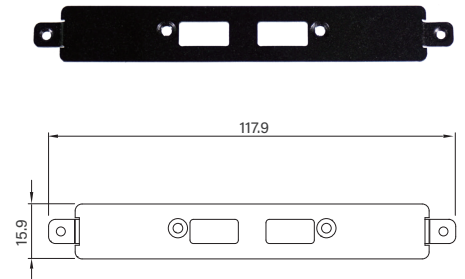

UB1028
Universal Bracket with 2x RJ45 Cutout
 Dimension (WxD) : 88.8 x 31 mm

UB1030
Universal Bracket with 4x M12 X-Coded Cutout
 Dimension (WxD) : 88.8 x 31 mm

UB1103
Universal Bracket with 2x DB9 Cutout
 Dimension (WxD) : 80.95 x 15.7 mm

UB1107
Universal Bracket with DVI-D Cutout
 Dimension (WxD) : 80.95 x 15.7 mm

UB1108
Universal Bracket with HDMI Cutout
 Dimension (WxD) : 80.95 x 15.7 mm

UB1111
Universal Bracket with 2x RJ45 Cutout for DC-1200 Front Bezel
 Dimension (WxD) : 80.95 x 15.7 mm

UB1115
Universal Bracket with DIO Cutout
 Dimension (WxD) : 80.95 x 15.7 mm

UB1116
Universal Bracket with VGA Cutout
 Dimension (WxD) : 80.95 x 15.7 mm

UB1129
Universal Bracket with 2x RJ45 Cutout for DC-1200 Rear Bezel
 Dimension (WxD) : 81.6 x 15.7 mm

UB1203
Universal Bracket with 2x DB9 Cutout
 Dimension (WxD) : 117.9 x 15.9 mm

UB1211
Universal Bracket with 2x RJ45 Cutout
 Dimension (WxD) : 117.9 x 15.9 mm

UB1214
Universal Bracket with 2x USB Cutout
 Dimension (WxD) : 117.9 x 15.9 mm