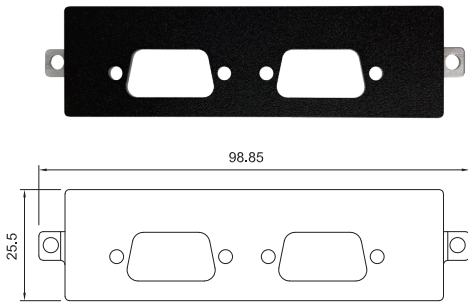

UB1312
Universal Bracket with 4x RJ45 Cutout
 Dimension (WxD): 102.4 x 18.5 mm

UB1314
Universal Bracket with 2x USB Cutout
 Dimension (WxD): 96.95 x 18.5 mm

UB1318
Universal Bracket with DIO Cutout
 Dimension (WxD): 96.95 x 18.4 mm

UB1328
Universal Bracket with 2x RJ45 Cutout
 Dimension (WxD): 102.4 x 18.5 mm

UB1329
Universal Bracket with 4x DP Cutout
 Dimension (WxD): 102.4 x 18.5 mm

UB1330
Universal Bracket with 4x M12 X-Coded Cutout
 Dimension (WxD): 102.4 x 18.5 mm

UB1403
Universal Bracket with 2x DB9 Cutout
 Dimension (WxD): 98.85 x 25.5 mm

UB1410
Universal Bracket with 4x M12 Cutout
 Dimension (WxD): 98.85 x 25.5 mm

UB1412
Universal Bracket with 4x RJ45 Cutout
 Dimension (WxD): 98.85 x 25.5 mm