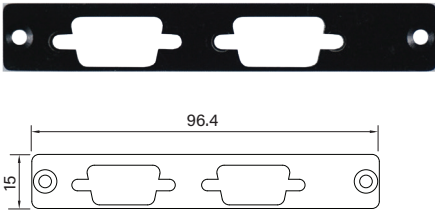

Universal Bracket

UB0111
Universal Bracket with 2x RJ45 Cutout
 Dimension (WxD) : 65 x 17.4 mm

UB0203
2x Universal Bracket with 1x DB9 Cutout
 Dimension (WxD) : 53.5 x 21 mm

UB0211
Universal Bracket with 2x RJ45 Cutout
 Dimension (WxD) : 53.5 x 21 mm

UB0214
Universal Bracket with 2x USB Cutout
 Dimension (WxD) : 53.5 x 21 mm

UB0303
Universal Bracket with 1x DB9 Cutout
 Dimension (WxD) : 64.6 x 16.4 mm

UB0311
Universal Bracket with 2x RJ45 Cutout
 Dimension (WxD) : 64.6 x 17.4 mm

UB0314
Universal Bracket with 2x USB Cutout
 Dimension (WxD) : 64.6 x 16.4 mm

UB0403
Universal Bracket with 2x DB9 Cutout
 Dimension (WxD) : 96.4 x 15 mm

UB0406
Universal Bracket with DP Cutout
 Dimension (WxD) : 96.4 x 15 mm

UB0407
Universal Bracket with DVI-D Cutout
 Dimension (WxD) : 96.4 x 15 mm

UB0408
Universal Bracket with HDMI Cutout
 Dimension (WxD) : 96.4 x 15 mm

UB0409
Universal Bracket with PS/2, LPT Cutout
 Dimension (WxD) : 96.4 x 15 mm