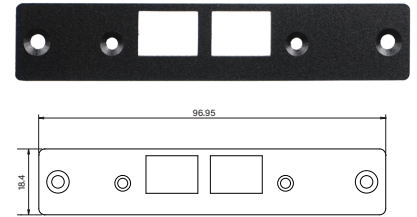

UB0630
Universal Bracket with 4x M12 X-Coded Cutout
 Dimension (WxD) : 81 x 26.2 mm

UB0703
Universal Bracket with 2x DB9 Cutout
Dimension (WxD) : 82.5 x 19.5 mm

UB0710
Universal Bracket with 4x M12 Cutout
Dimension (WxD) : 82.5 x 19.5 mm

UB0711
Universal Bracket with 2x RJ45 Cutout
Dimension (WxD) : 82.5 x 19.5 mm

UB0712
Universal Bracket with 4x RJ45 Cutout
Dimension (WxD) : 82.5 x 19.5 mm

UB0903
Universal Bracket with 2x DB9 Cutout
 Dimension (WxD) : 96.95 x 18.4 mm

UB0910
Universal Bracket with 4x M12 Cutout
 Dimension (WxD) : 96.95 x 18.4 mm

UB0911
Universal Bracket with 2x RJ45 Cutout
 Dimension (WxD) : 96.95 x 18.4 mm

UB0912
Universal Bracket with 4x RJ45 Cutout
 Dimension (WxD) : 96.95 x 18.4 mm

UB0918
Universal Bracket with DIO Cutout
 Dimension (WxD) : 96.95 x 18.4 mm

UB0930
Universal Bracket with 4x M12 X-Coded Cutout for DX Series
 Dimension (WxD) : 96.95 x 18.4 mm

UB1004
Universal Bracket with 4x DB9 Cutout
 Dimension (WxD) : 88.8 x 31.0 mm