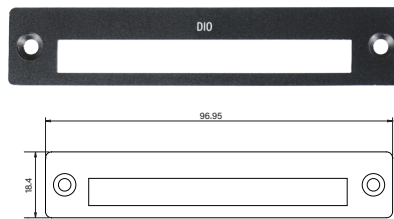

UB0711
Universal Bracket with 2x RJ45 Cutout
Dimension (WxD) : 82.5 x 19.5 mm

UB0712
Universal Bracket with 4x RJ45 Cutout
Dimension (WxD) : 82.5 x 19.5 mm

UB0903
Universal Bracket with 2x DB9 Cutout
 Dimension (WxD) : 96.95 x 18.4 mm

UB0910
Universal Bracket with 4x M12 Cutout
 Dimension (WxD) : 96.95 x 18.4 mm

UB0911
Universal Bracket with 2x RJ45 Cutout
 Dimension (WxD) : 96.95 x 18.4 mm

UB0912
Universal Bracket with 4x RJ45 Cutout
 Dimension (WxD) : 96.95 x 18.4 mm

UB0918
Universal Bracket with DIO Cutout
 Dimension (WxD) : 96.95 x 18.4 mm

UB0930
Universal Bracket with 4x M12 X-Coded Cutout for DX Series
 Dimension (WxD) : 96.95 x 18.4 mm

UB1004
Universal Bracket with 4x DB9 Cutout
 Dimension (WxD) : 88.8 x 31.0 mm

UB1010
Universal Bracket with 4x M12 Cutout
 Dimension (WxD) : 88.8 x 31.0 mm

UB1012
Universal Bracket with 4x RJ45 Cutout
 Dimension (WxD) : 88.8 x 31.0 mm

UB1018
Universal Bracket with DIO Cutout
 Dimension (WxD) : 88.8 x 31.0 mm