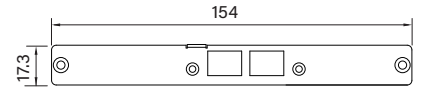

UB0407
Universal Bracket with DVI-D Cutout
 Dimension (WxD) : 96.4 x 15 mm

UB0408
Universal Bracket with HDMI Cutout
 Dimension (WxD) : 96.4 x 15 mm

UB0409
Universal Bracket with PS/2, LPT Cutout
 Dimension (WxD) : 96.4 x 15 mm

UB0411
Universal Bracket with 2x RJ45 Cutout
 Dimension (WxD) : 96.4 x 15 mm

UB0415
Universal Bracket with DIO Cutout
 Dimension (WxD) : 96.4 x 15 mm

UB0416
Universal Bracket with VGA Cutout
 Dimension (WxD) : 96.4 x 15 mm

UB0503
Universal Bracket with 2x DB9 Cutout
 Dimension (WxD) : 154 x 17.3 mm

UB0504
Universal Bracket with 4x DB9 Cutout
 Dimension (WxD) : 154 x 17.3 mm

UB0511
Universal Bracket with 2x RJ45 Cutout
 Dimension (WxD) : 154 x 17.3 mm

UB0514
Universal Bracket with 2x USB Cutout
 Dimension (WxD) : 154 x 17.3 mm

UB0610
Universal Bracket with 4x M12 Cutout
 Dimension (WxD) : 81 x 26.2 mm

UB0612
Universal Bracket with 4x RJ45 Cutout
 Dimension (WxD) : 81 x 26.2 mm