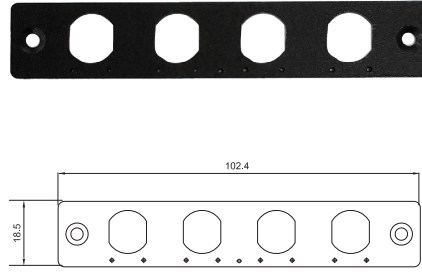

UB1203
Universal Bracket with 2x DB9 Cutout
 Dimension (WxD) : 117.9 x 15.9 mm

UB1211
Universal Bracket with 2x RJ45 Cutout
 Dimension (WxD) : 117.9 x 15.9 mm

UB1214
Universal Bracket with 2x USB Cutout
 Dimension (WxD) : 117.9 x 15.9 mm

UB1303
Universal Bracket with 2x DB9 Cutout
 Dimension (WxD): 96.95 x 18.4 mm

UB1310
Universal Bracket with 4x M12 Cutout
 Dimension (WxD): 102.4 x 18.5 mm

UB1311
Universal Bracket with 2x RJ45 Cutout
 Dimension (WxD): 96.95 x 18.4 mm