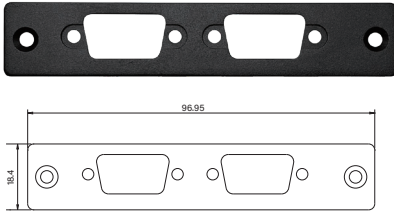

UB0514
Universal Bracket with 2x USB Cutout
 Dimension (WxD) : 154 x 17.3 mm

UB0610
Universal Bracket with 4x M12 Cutout
 Dimension (WxD) : 81 x 26.2 mm

UB0612
Universal Bracket with 4x RJ45 Cutout
 Dimension (WxD) : 81 x 26.2 mm

UB0630
Universal Bracket with 4x M12 X-Coded Cutout
 Dimension (WxD) : 81 x 26.2 mm

UB0703
Universal Bracket with 2x DB9 Cutout
Dimension (WxD) : 82.5 x 19.5 mm

UB0710
Universal Bracket with 4x M12 Cutout
Dimension (WxD) : 82.5 x 19.5 mm

UB0711
Universal Bracket with 2x RJ45 Cutout
Dimension (WxD) : 82.5 x 19.5 mm

UB0712
Universal Bracket with 4x RJ45 Cutout
Dimension (WxD) : 82.5 x 19.5 mm

UB0903
Universal Bracket with 2x DB9 Cutout
 Dimension (WxD) : 96.95 x 18.4 mm

UB0910
Universal Bracket with 4x M12 Cutout
 Dimension (WxD) : 96.95 x 18.4 mm

UB0911
Universal Bracket with 2x RJ45 Cutout
 Dimension (WxD) : 96.95 x 18.4 mm

UB0912
Universal Bracket with 4x RJ45 Cutout
 Dimension (WxD) : 96.95 x 18.4 mm