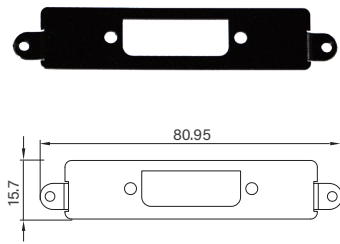

UB0910
Universal Bracket with 4x M12 Cutout
 Dimension (WxD) : 96.95 x 18.4 mm

UB0911
Universal Bracket with 2x RJ45 Cutout
 Dimension (WxD) : 96.95 x 18.4 mm

UB0912
Universal Bracket with 4x RJ45 Cutout
 Dimension (WxD) : 96.95 x 18.4 mm

UB1010
Universal Bracket with 4x M12 Cutout
 Dimension (WxD) : 88.8 x 31.0 mm

UB1012
Universal Bracket with 4x RJ45 Cutout
 Dimension (WxD) : 88.8 x 31.0 mm

UB1018
Universal Bracket with DIO Cutout
 Dimension (WxD) : 88.8 x 31.0 mm

UB1028
Universal Bracket with 2x RJ45 Cutout
 Dimension (WxD) : 88.8 x 31 mm

UB1030
Universal Bracket with 4x M12 X-Coded Cutout
 Dimension (WxD) : 88.8 x 31 mm

UB1103
Universal Bracket with 2x DB9 Cutout
 Dimension (WxD) : 80.95 x 15.7 mm

UB1107
Universal Bracket with DVI-D Cutout
 Dimension (WxD) : 80.95 x 15.7 mm

UB1108
Universal Bracket with HDMI Cutout
 Dimension (WxD) : 80.95 x 15.7 mm

UB1111
Universal Bracket with 2x RJ45 Cutout for DC-1200 Front Bezel
 Dimension (WxD) : 80.95 x 15.7 mm