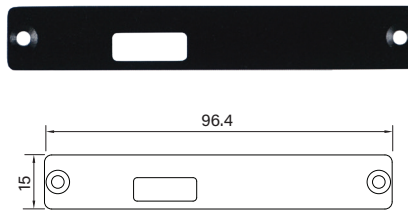

Universal Bracket

UB0111
Universal Bracket with 2x RJ45 Cutout
 Dimension (WxD) : 65 x 17.4 mm

UB0203
2x Universal Bracket with 1x DB9 Cutout
 Dimension (WxD) : 53.5 x 21 mm

UB0211
Universal Bracket with 2x RJ45 Cutout
 Dimension (WxD) : 53.5 x 21 mm

UB0214
Universal Bracket with 2x USB Cutout
 Dimension (WxD) : 53.5 x 21 mm

UB0303
Universal Bracket with 1x DB9 Cutout
 Dimension (WxD) : 64.6 x 16.4 mm

UB0311
Universal Bracket with 2x RJ45 Cutout
 Dimension (WxD) : 64.6 x 17.4 mm

UB0314
Universal Bracket with 2x USB Cutout
 Dimension (WxD) : 64.6 x 16.4 mm

UB0403
Universal Bracket with 2x DB9 Cutout
 Dimension (WxD) : 96.4 x 15 mm

UB0406
Universal Bracket with DP Cutout
 Dimension (WxD) : 96.4 x 15 mm

UB0407
Universal Bracket with DVI-D Cutout
 Dimension (WxD) : 96.4 x 15 mm

UB0408
Universal Bracket with HDMI Cutout
 Dimension (WxD) : 96.4 x 15 mm

UB0409
Universal Bracket with PS/2, LPT Cutout
 Dimension (WxD) : 96.4 x 15 mm