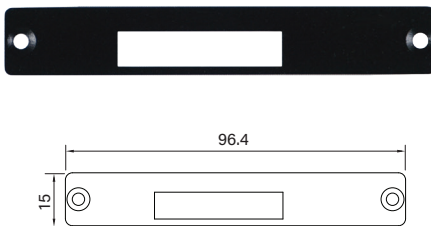

UB0214
Universal Bracket with 2x USB Cutout
 Dimension (WxD) : 53.5 x 21 mm

UB0303
Universal Bracket with 1x DB9 Cutout
 Dimension (WxD) : 64.6 x 16.4 mm

UB0311
Universal Bracket with 2x RJ45 Cutout
 Dimension (WxD) : 64.6 x 17.4 mm

UB0314
Universal Bracket with 2x USB Cutout
 Dimension (WxD) : 64.6 x 16.4 mm

UB0403
Universal Bracket with 2x DB9 Cutout
 Dimension (WxD) : 96.4 x 15 mm

UB0406
Universal Bracket with DP Cutout
 Dimension (WxD) : 96.4 x 15 mm

UB0407
Universal Bracket with DVI-D Cutout
 Dimension (WxD) : 96.4 x 15 mm

UB0408
Universal Bracket with HDMI Cutout
 Dimension (WxD) : 96.4 x 15 mm

UB0409
Universal Bracket with PS/2, LPT Cutout
 Dimension (WxD) : 96.4 x 15 mm

UB0411
Universal Bracket with 2x RJ45 Cutout
 Dimension (WxD) : 96.4 x 15 mm

UB0415
Universal Bracket with DIO Cutout
 Dimension (WxD) : 96.4 x 15 mm

UB0416
Universal Bracket with VGA Cutout
 Dimension (WxD) : 96.4 x 15 mm