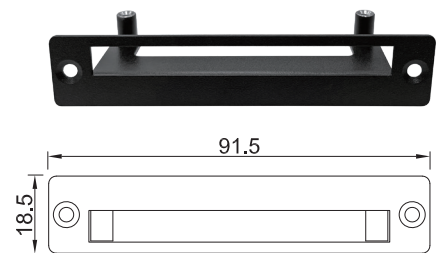

UB1516
Universal Bracket with VGA Cutout
Dimension (WxD): 82.5 x 17 mm

UB1518
Universal Bracket with DIO Cutout
Dimension (WxD): 82.5 x 17 mm

UB1528
Universal Bracket with 2x RJ45 Cutout
Dimension (WxD): 82.5 x 17 mm

UB1603
Universal Bracket with 2x DB9 Cutout
 Dimension (WxD): 91.5 x 18.5 mm

UB1606
Universal Bracket with DP Cutout
 Dimension (WxD): 91.5 x 18.5 mm

UB1608
Universal Bracket with HDMI Cutout
 Dimension (WxD): 91.5 x 18.5 mm

UB1611
Universal Bracket with 2x RJ45 Cutout
 Dimension (WxD): 91.5 x 18.5 mm

UB1614
Universal Bracket with 2x USB Cutout
 Dimension (WxD): 91.5 x 18.5 mm

UB1618
Universal Bracket with DIO Cutout
 Dimension (WxD): 91.5 x 18.5 mm