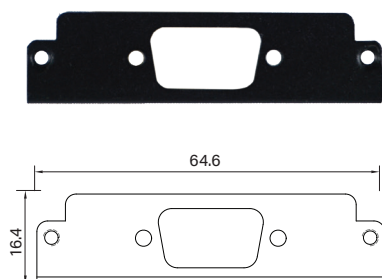

Universal Bracket

UB0111
Universal Bracket with 2x RJ45 Cutout
 Dimension (WxD) : 65 x 17.4 mm

UB0203
2x Universal Bracket with 1x DB9 Cutout
 Dimension (WxD) : 53.5 x 21 mm

UB0211
Universal Bracket with 2x RJ45 Cutout
 Dimension (WxD) : 53.5 x 21 mm

UB0214
Universal Bracket with 2x USB Cutout
 Dimension (WxD) : 53.5 x 21 mm

UB0303
Universal Bracket with 1x DB9 Cutout
 Dimension (WxD) : 64.6 x 16.4 mm

UB0311
Universal Bracket with 2x RJ45 Cutout
 Dimension (WxD) : 64.6 x 17.4 mm

UB0314
Universal Bracket with 2x USB Cutout
 Dimension (WxD) : 64.6 x 16.4 mm

UB0403
Universal Bracket with 2x DB9 Cutout
 Dimension (WxD) : 96.4 x 15 mm

UB0406
Universal Bracket with DP Cutout
 Dimension (WxD) : 96.4 x 15 mm

UB1414
Universal Bracket with 2x USB Cutout
 Dimension (WxD): 98.85 x 25.5 mm

UB1418
Universal Bracket with DIO Cutout
 Dimension (WxD): 98.85 x 25.5 mm

UB1428
Universal Bracket with 2x RJ45 Cutout
 Dimension (WxD): 98.85 x 25.5 mm