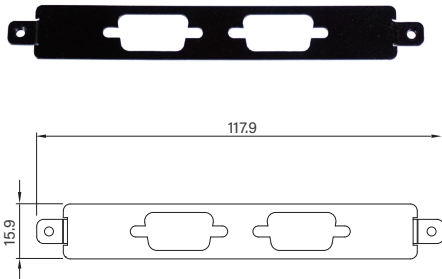

UB1028
Universal Bracket with 2x RJ45 Cutout
 Dimension (WxD) : 88.8 x 31 mm

UB1030
Universal Bracket with 4x M12 X-Coded Cutout
 Dimension (WxD) : 88.8 x 31 mm

UB1103
Universal Bracket with 2x DB9 Cutout
 Dimension (WxD) : 80.95 x 15.7 mm

UB1107
Universal Bracket with DVI-D Cutout
 Dimension (WxD) : 80.95 x 15.7 mm

UB1108
Universal Bracket with HDMI Cutout
 Dimension (WxD) : 80.95 x 15.7 mm

UB1111
Universal Bracket with 2x RJ45 Cutout for DC-1200 Front Bezel
 Dimension (WxD) : 80.95 x 15.7 mm

UB1115
Universal Bracket with DIO Cutout
 Dimension (WxD) : 80.95 x 15.7 mm

UB1116
Universal Bracket with VGA Cutout
 Dimension (WxD) : 80.95 x 15.7 mm

UB1129
Universal Bracket with 2x RJ45 Cutout for DC-1200 Rear Bezel
 Dimension (WxD) : 81.6 x 15.7 mm

UB1203
Universal Bracket with 2x DB9 Cutout
 Dimension (WxD) : 117.9 x 15.9 mm

UB1211
Universal Bracket with 2x RJ45 Cutout
 Dimension (WxD) : 117.9 x 15.9 mm

UB1214
Universal Bracket with 2x USB Cutout
 Dimension (WxD) : 117.9 x 15.9 mm