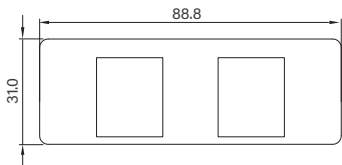

UB0910
Universal Bracket with 4x M12 Cutout
 Dimension (WxD) : 96.95 x 18.4 mm

UB0911
Universal Bracket with 2x RJ45 Cutout
 Dimension (WxD) : 96.95 x 18.4 mm

UB0912
Universal Bracket with 4x RJ45 Cutout
 Dimension (WxD) : 96.95 x 18.4 mm

UB0918
Universal Bracket with DIO Cutout
 Dimension (WxD) : 96.95 x 18.4 mm

UB0930
Universal Bracket with 4x M12 X-Coded Cutout for DX Series
 Dimension (WxD) : 96.95 x 18.4 mm

UB1004
Universal Bracket with 4x DB9 Cutout
 Dimension (WxD) : 88.8 x 31.0 mm

UB1010
Universal Bracket with 4x M12 Cutout
 Dimension (WxD) : 88.8 x 31.0 mm

UB1012
Universal Bracket with 4x RJ45 Cutout
 Dimension (WxD) : 88.8 x 31.0 mm

UB1018
Universal Bracket with DIO Cutout
 Dimension (WxD) : 88.8 x 31.0 mm

UB1028
Universal Bracket with 2x RJ45 Cutout
 Dimension (WxD) : 88.8 x 31 mm

UB1030
Universal Bracket with 4x M12 X-Coded Cutout
 Dimension (WxD) : 88.8 x 31 mm

UB1103
Universal Bracket with 2x DB9 Cutout
 Dimension (WxD) : 80.95 x 15.7 mm