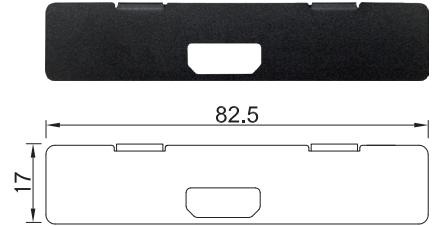

UB1403
Universal Bracket with 2x DB9 Cutout
 Dimension (WxD): 98.85 x 25.5 mm

UB1410
Universal Bracket with 4x M12 Cutout
 Dimension (WxD): 98.85 x 25.5 mm

UB1412
Universal Bracket with 4x RJ45 Cutout
 Dimension (WxD): 98.85 x 25.5 mm

UB1414
Universal Bracket with 2x USB Cutout
 Dimension (WxD): 98.85 x 25.5 mm

UB1418
Universal Bracket with DIO Cutout
 Dimension (WxD): 98.85 x 25.5 mm

UB1428
Universal Bracket with 2x RJ45 Cutout
 Dimension (WxD): 98.85 x 25.5 mm

UB1503
Universal Bracket with 2x DB9 Cutout
Dimension (WxD): 82.5 x 17 mm

UB1506
Universal Bracket with DisplayPort Cutout
Dimension (WxD): 82.5 x 17 mm

UB1508
Universal Bracket with HDMI Cutout
Dimension (WxD): 82.5 x 17 mm