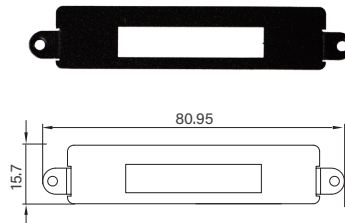

UB1010
Universal Bracket with 4x M12 Cutout
 Dimension (WxD) : 88.8 x 31.0 mm

UB1012
Universal Bracket with 4x RJ45 Cutout
 Dimension (WxD) : 88.8 x 31.0 mm

UB1018
Universal Bracket with DIO Cutout
 Dimension (WxD) : 88.8 x 31.0 mm

UB1028
Universal Bracket with 2x RJ45 Cutout
 Dimension (WxD) : 88.8 x 31 mm

UB1030
Universal Bracket with 4x M12 X-Coded Cutout
 Dimension (WxD) : 88.8 x 31 mm

UB1103
Universal Bracket with 2x DB9 Cutout
 Dimension (WxD) : 80.95 x 15.7 mm

UB1107
Universal Bracket with DVI-D Cutout
 Dimension (WxD) : 80.95 x 15.7 mm

UB1108
Universal Bracket with HDMI Cutout
 Dimension (WxD) : 80.95 x 15.7 mm

UB1111
Universal Bracket with 2x RJ45 Cutout for DC-1200 Front Bezel
 Dimension (WxD) : 80.95 x 15.7 mm

UB1115
Universal Bracket with DIO Cutout
 Dimension (WxD) : 80.95 x 15.7 mm

UB1116
Universal Bracket with VGA Cutout
 Dimension (WxD) : 80.95 x 15.7 mm

UB1129
Universal Bracket with 2x RJ45 Cutout for DC-1200 Rear Bezel
 Dimension (WxD) : 81.6 x 15.7 mm