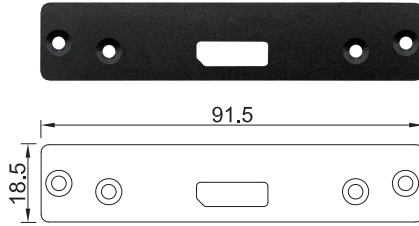

UB1606
Universal Bracket with DP Cutout
Dimension (WxD): 91.5 x 18.5 mm