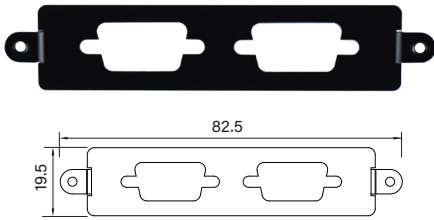

UB0411
Universal Bracket with 2x RJ45 Cutout
 Dimension (WxD) : 96.4 x 15 mm

UB0415
Universal Bracket with DIO Cutout
 Dimension (WxD) : 96.4 x 15 mm

UB0416
Universal Bracket with VGA Cutout
 Dimension (WxD) : 96.4 x 15 mm

UB0503
Universal Bracket with 2x DB9 Cutout
 Dimension (WxD) : 154 x 17.3 mm

UB0504
Universal Bracket with 4x DB9 Cutout
 Dimension (WxD) : 154 x 17.3 mm

UB0511
Universal Bracket with 2x RJ45 Cutout
 Dimension (WxD) : 154 x 17.3 mm

UB0514
Universal Bracket with 2x USB Cutout
 Dimension (WxD) : 154 x 17.3 mm

UB0610
Universal Bracket with 4x M12 Cutout
 Dimension (WxD) : 81 x 26.2 mm

UB0612
Universal Bracket with 4x RJ45 Cutout
 Dimension (WxD) : 81 x 26.2 mm

UB0630
Universal Bracket with 4x M12 X-Coded Cutout
 Dimension (WxD) : 81 x 26.2 mm

UB0703
Universal Bracket with 2x DB9 Cutout
Dimension (WxD) : 82.5 x 19.5 mm

UB0710
Universal Bracket with 4x M12 Cutout
Dimension (WxD) : 82.5 x 19.5 mm