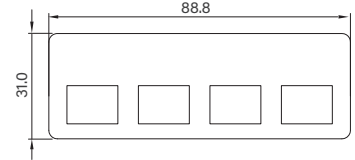

UB0910
Universal Bracket with 4x M12 Cutout
 Dimension (WxD) : 96.95 x 18.4 mm

UB0911
Universal Bracket with 2x RJ45 Cutout
 Dimension (WxD) : 96.95 x 18.4 mm

UB0912
Universal Bracket with 4x RJ45 Cutout
 Dimension (WxD) : 96.95 x 18.4 mm

UB0918
Universal Bracket with DIO Cutout
 Dimension (WxD) : 96.95 x 18.4 mm

UB0930
Universal Bracket with 4x M12 X-Coded Cutout for DX Series
 Dimension (WxD) : 96.95 x 18.4 mm

UB1004
Universal Bracket with 4x DB9 Cutout
 Dimension (WxD) : 88.8 x 31.0 mm

UB1010
Universal Bracket with 4x M12 Cutout
 Dimension (WxD) : 88.8 x 31.0 mm

UB1012
Universal Bracket with 4x RJ45 Cutout
 Dimension (WxD) : 88.8 x 31.0 mm

UB1018
Universal Bracket with DIO Cutout
 Dimension (WxD) : 88.8 x 31.0 mm

UB1028
Universal Bracket with 2x RJ45 Cutout
 Dimension (WxD) : 88.8 x 31 mm

UB1030
Universal Bracket with 4x M12 X-Coded Cutout
 Dimension (WxD) : 88.8 x 31 mm

UB1103
Universal Bracket with 2x DB9 Cutout
 Dimension (WxD) : 80.95 x 15.7 mm