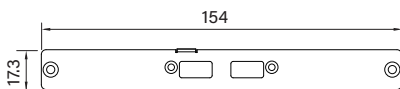

UB0411
Universal Bracket with 2x RJ45 Cutout
 Dimension (WxD) : 96.4 x 15 mm

UB0415
Universal Bracket with DIO Cutout
 Dimension (WxD) : 96.4 x 15 mm

UB0416
Universal Bracket with VGA Cutout
 Dimension (WxD) : 96.4 x 15 mm

UB0503
Universal Bracket with 2x DB9 Cutout
 Dimension (WxD) : 154 x 17.3 mm

UB0504
Universal Bracket with 4x DB9 Cutout
 Dimension (WxD) : 154 x 17.3 mm

UB0511
Universal Bracket with 2x RJ45 Cutout
 Dimension (WxD) : 154 x 17.3 mm

UB0514
Universal Bracket with 2x USB Cutout
 Dimension (WxD) : 154 x 17.3 mm

UB0610
Universal Bracket with 4x M12 Cutout
 Dimension (WxD) : 81 x 26.2 mm

UB0612
Universal Bracket with 4x RJ45 Cutout
 Dimension (WxD) : 81 x 26.2 mm

UB0630
Universal Bracket with 4x M12 X-Coded Cutout
 Dimension (WxD) : 81 x 26.2 mm

UB0703
Universal Bracket with 2x DB9 Cutout
Dimension (WxD) : 82.5 x 19.5 mm

UB0710
Universal Bracket with 4x M12 Cutout
Dimension (WxD) : 82.5 x 19.5 mm