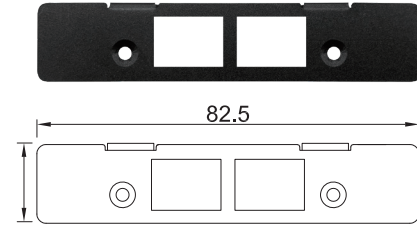

Universal Bracket

UB0111
Universal Bracket with 2x RJ45 Cutout
 Dimension (WxD) : 65 x 17.4 mm

UB0203
2x Universal Bracket with 1x DB9 Cutout
 Dimension (WxD) : 53.5 x 21 mm

UB0211
Universal Bracket with 2x RJ45 Cutout
 Dimension (WxD) : 53.5 x 21 mm

UB1414
Universal Bracket with 2x USB Cutout
 Dimension (WxD): 98.85 x 25.5 mm

UB1418
Universal Bracket with DIO Cutout
 Dimension (WxD): 98.85 x 25.5 mm

UB1428
Universal Bracket with 2x RJ45 Cutout
 Dimension (WxD): 98.85 x 25.5 mm

UB1503
Universal Bracket with 2x DB9 Cutout
Dimension (WxD): 82.5 x 17 mm

UB1506
Universal Bracket with DisplayPort Cutout
Dimension (WxD): 82.5 x 17 mm

UB1508
Universal Bracket with HDMI Cutout
Dimension (WxD): 82.5 x 17 mm

UB1510
Universal Bracket with 4x M12 Cutout
Dimension (WxD): 82.5 x 17 mm

UB1511
Universal Bracket with 2x RJ45 Cutout
Dimension (WxD): 82.5 x 17 mm

UB1512
Universal Bracket with 4x RJ45 Cutout
Dimension (WxD): 82.5 x 17 mm