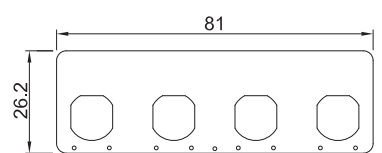

UB0411
Universal Bracket with 2x RJ45 Cutout
 Dimension (WxD) : 96.4 x 15 mm

UB0415
Universal Bracket with DIO Cutout
 Dimension (WxD) : 96.4 x 15 mm

UB0416
Universal Bracket with VGA Cutout
 Dimension (WxD) : 96.4 x 15 mm

UB0503
Universal Bracket with 2x DB9 Cutout
 Dimension (WxD) : 154 x 17.3 mm

UB0504
Universal Bracket with 4x DB9 Cutout
 Dimension (WxD) : 154 x 17.3 mm

UB0511
Universal Bracket with 2x RJ45 Cutout
 Dimension (WxD) : 154 x 17.3 mm

UB0514
Universal Bracket with 2x USB Cutout
 Dimension (WxD) : 154 x 17.3 mm

UB0610
Universal Bracket with 4x M12 Cutout
 Dimension (WxD) : 81 x 26.2 mm

UB0612
Universal Bracket with 4x RJ45 Cutout
 Dimension (WxD) : 81 x 26.2 mm

UB0630
Universal Bracket with 4x M12 X-Coded Cutout
 Dimension (WxD) : 81 x 26.2 mm

UB0703
Universal Bracket with 2x DB9 Cutout
Dimension (WxD) : 82.5 x 19.5 mm

UB0710
Universal Bracket with 4x M12 Cutout
Dimension (WxD) : 82.5 x 19.5 mm