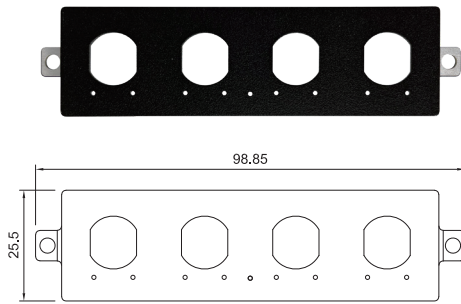

UB1312
Universal Bracket with 4x RJ45 Cutout
 Dimension (WxD): 102.4 x 18.5 mm

UB1314
Universal Bracket with 2x USB Cutout
 Dimension (WxD): 96.95 x 18.5 mm

UB1318
Universal Bracket with DIO Cutout
 Dimension (WxD): 96.95 x 18.4 mm

UB1328
Universal Bracket with 2x RJ45 Cutout
 Dimension (WxD): 102.4 x 18.5 mm

UB1329
Universal Bracket with 4x DP Cutout
 Dimension (WxD): 102.4 x 18.5 mm

UB1330
Universal Bracket with 4x M12 X-Coded Cutout
 Dimension (WxD): 102.4 x 18.5 mm

UB1403
Universal Bracket with 2x DB9 Cutout
 Dimension (WxD): 98.85 x 25.5 mm

UB1410
Universal Bracket with 4x M12 Cutout
 Dimension (WxD): 98.85 x 25.5 mm

UB1412
Universal Bracket with 4x RJ45 Cutout
 Dimension (WxD): 98.85 x 25.5 mm