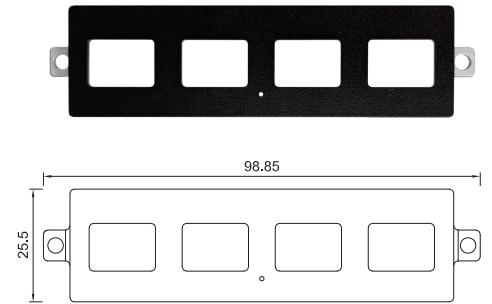

UB1312
Universal Bracket with 4x RJ45 Cutout
 Dimension (WxD): 102.4 x 18.5 mm

UB1314
Universal Bracket with 2x USB Cutout
 Dimension (WxD): 96.95 x 18.5 mm

UB1318
Universal Bracket with DIO Cutout
 Dimension (WxD): 96.95 x 18.4 mm

UB1328
Universal Bracket with 2x RJ45 Cutout
 Dimension (WxD): 102.4 x 18.5 mm

UB1329
Universal Bracket with 4x DP Cutout
 Dimension (WxD): 102.4 x 18.5 mm

UB1330
Universal Bracket with 4x M12 X-Coded Cutout
 Dimension (WxD): 102.4 x 18.5 mm

UB1403
Universal Bracket with 2x DB9 Cutout
 Dimension (WxD): 98.85 x 25.5 mm

UB1410
Universal Bracket with 4x M12 Cutout
 Dimension (WxD): 98.85 x 25.5 mm

UB1412
Universal Bracket with 4x RJ45 Cutout
 Dimension (WxD): 98.85 x 25.5 mm