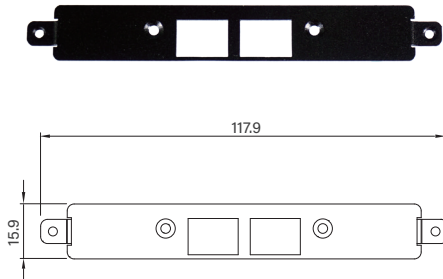

UB1028
Universal Bracket with 2x RJ45 Cutout
 Dimension (WxD) : 88.8 x 31 mm

UB1030
Universal Bracket with 4x M12 X-Coded Cutout
 Dimension (WxD) : 88.8 x 31 mm

UB1103
Universal Bracket with 2x DB9 Cutout
 Dimension (WxD) : 80.95 x 15.7 mm

UB1107
Universal Bracket with DVI-D Cutout
 Dimension (WxD) : 80.95 x 15.7 mm

UB1108
Universal Bracket with HDMI Cutout
 Dimension (WxD) : 80.95 x 15.7 mm

UB1111
Universal Bracket with 2x RJ45 Cutout for DC-1200 Front Bezel
 Dimension (WxD) : 80.95 x 15.7 mm

UB1115
Universal Bracket with DIO Cutout
 Dimension (WxD) : 80.95 x 15.7 mm

UB1116
Universal Bracket with VGA Cutout
 Dimension (WxD) : 80.95 x 15.7 mm

UB1129
Universal Bracket with 2x RJ45 Cutout for DC-1200 Rear Bezel
 Dimension (WxD) : 81.6 x 15.7 mm

UB1203
Universal Bracket with 2x DB9 Cutout
 Dimension (WxD) : 117.9 x 15.9 mm

UB1211
Universal Bracket with 2x RJ45 Cutout
 Dimension (WxD) : 117.9 x 15.9 mm

UB1214
Universal Bracket with 2x USB Cutout
 Dimension (WxD) : 117.9 x 15.9 mm