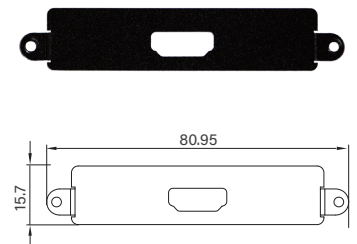

UB0910
Universal Bracket with 4x M12 Cutout
 Dimension (WxD) : 96.95 x 18.4 mm

UB0911
Universal Bracket with 2x RJ45 Cutout
 Dimension (WxD) : 96.95 x 18.4 mm

UB0912
Universal Bracket with 4x RJ45 Cutout
 Dimension (WxD) : 96.95 x 18.4 mm

UB1010
Universal Bracket with 4x M12 Cutout
 Dimension (WxD) : 88.8 x 31.0 mm

UB1012
Universal Bracket with 4x RJ45 Cutout
 Dimension (WxD) : 88.8 x 31.0 mm

UB1018
Universal Bracket with DIO Cutout
 Dimension (WxD) : 88.8 x 31.0 mm

UB1028
Universal Bracket with 2x RJ45 Cutout
 Dimension (WxD) : 88.8 x 31 mm

UB1030
Universal Bracket with 4x M12 X-Coded Cutout
 Dimension (WxD) : 88.8 x 31 mm

UB1103
Universal Bracket with 2x DB9 Cutout
 Dimension (WxD) : 80.95 x 15.7 mm

UB1107
Universal Bracket with DVI-D Cutout
 Dimension (WxD) : 80.95 x 15.7 mm

UB1108
Universal Bracket with HDMI Cutout
 Dimension (WxD) : 80.95 x 15.7 mm

UB1111
Universal Bracket with 2x RJ45 Cutout for DC-1200 Front Bezel
 Dimension (WxD) : 80.95 x 15.7 mm