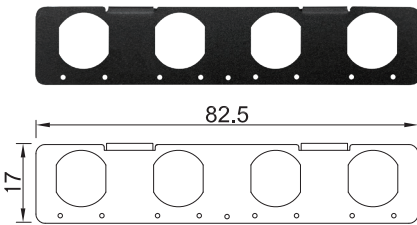

UB1510
Universal Bracket with 4x M12 Cutout
Dimension (WxD): 82.5 x 17 mm